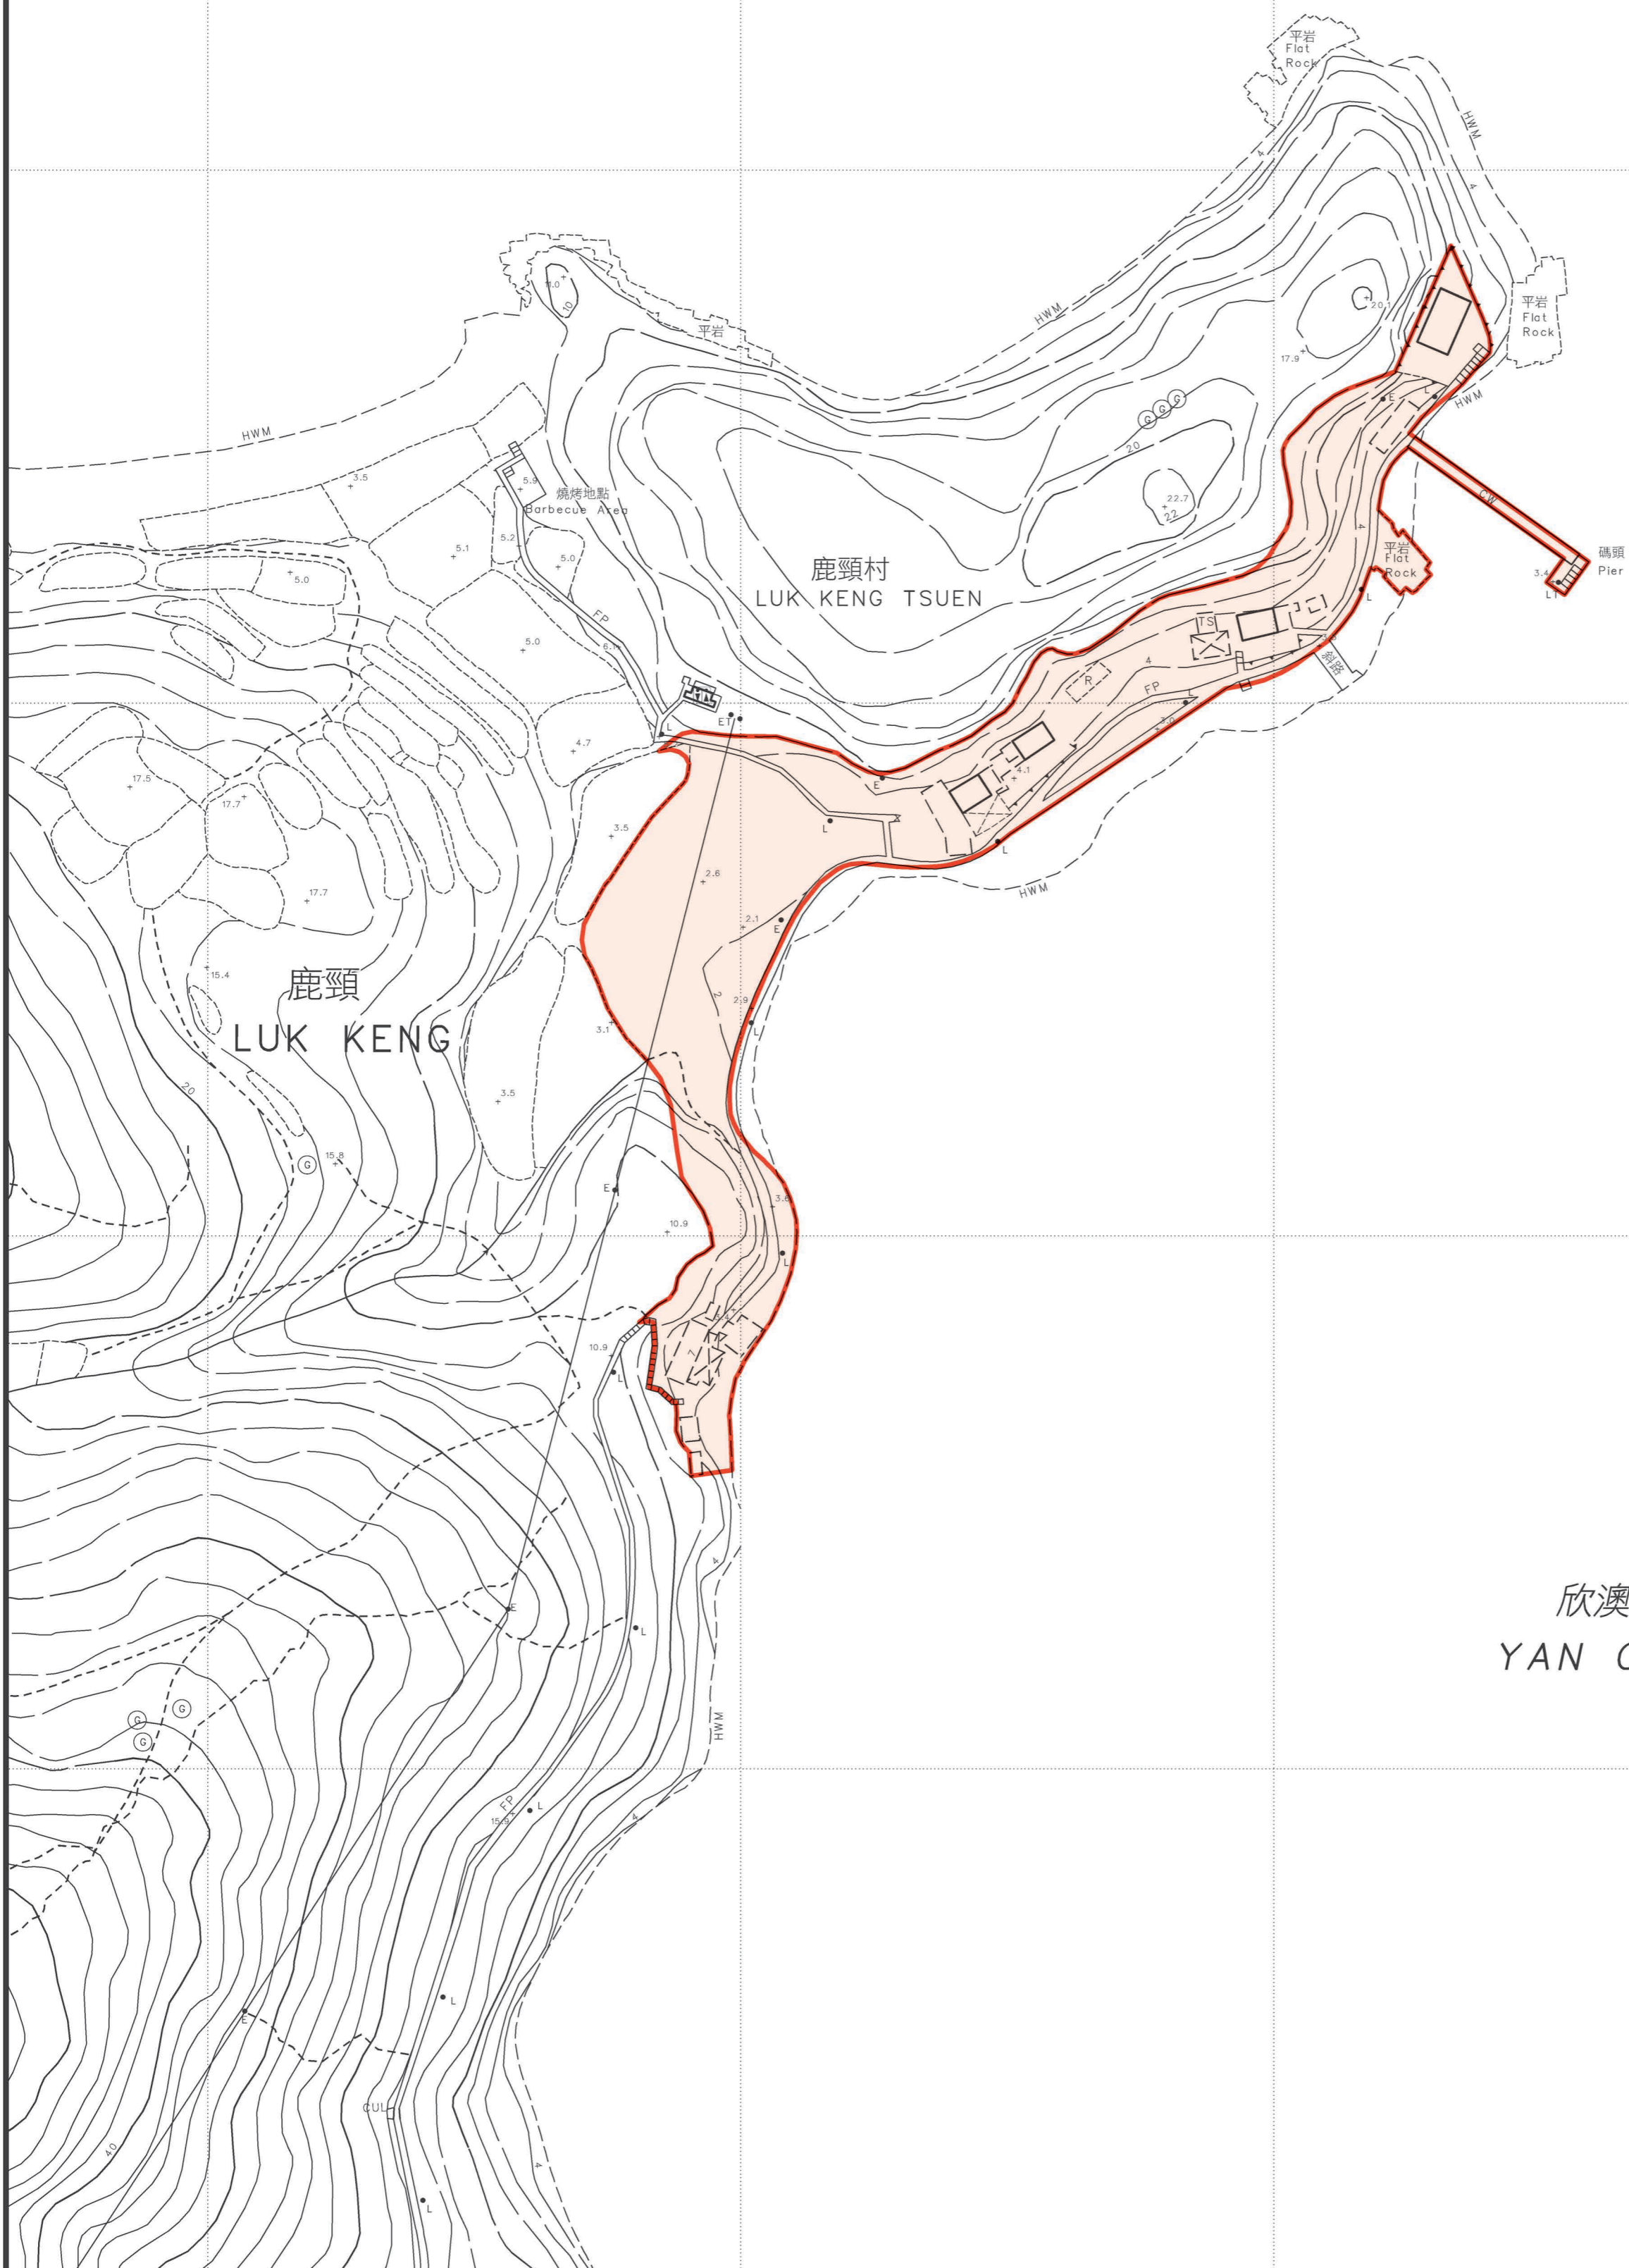

鹿頸灣
LUK KENG BAY

長索
CHEUNG SOK

欣澳灣
YAN O WAN

現有鄉村範圍
Area of Existing Village

本地圖所顯示的現有鄉村範圍，只為有關現有鄉村在2019至2022年舉行的居民代表選舉或補選而劃定，並不可作任何其他用途。
The delineation of area of Existing Village shown on this map is solely for the purpose of holding an election or a by-election of Resident Representative for the Existing Village from 2019 to 2022 and is not for any other purposes.

居民代表選舉鹿頸（馬灣）的劃定現有鄉村範圍
DELINEATION OF AREA OF EXISTING VILLAGE LUK KENG (MA WAN)
FOR ELECTION OF RESIDENT REPRESENTATIVE

圖則編號
PLAN No. VEB/2002/K/MW-02

二零一八年四月版 April 2018 Edition

民政事務總署刊印
Published by Home Affairs Department

版權所有 未經許可 不得複製
© 2018 Copyright reserved - reproduction by permission only
地政總署測繪處繪製
Cartography by Survey & Mapping Office, Lands Department