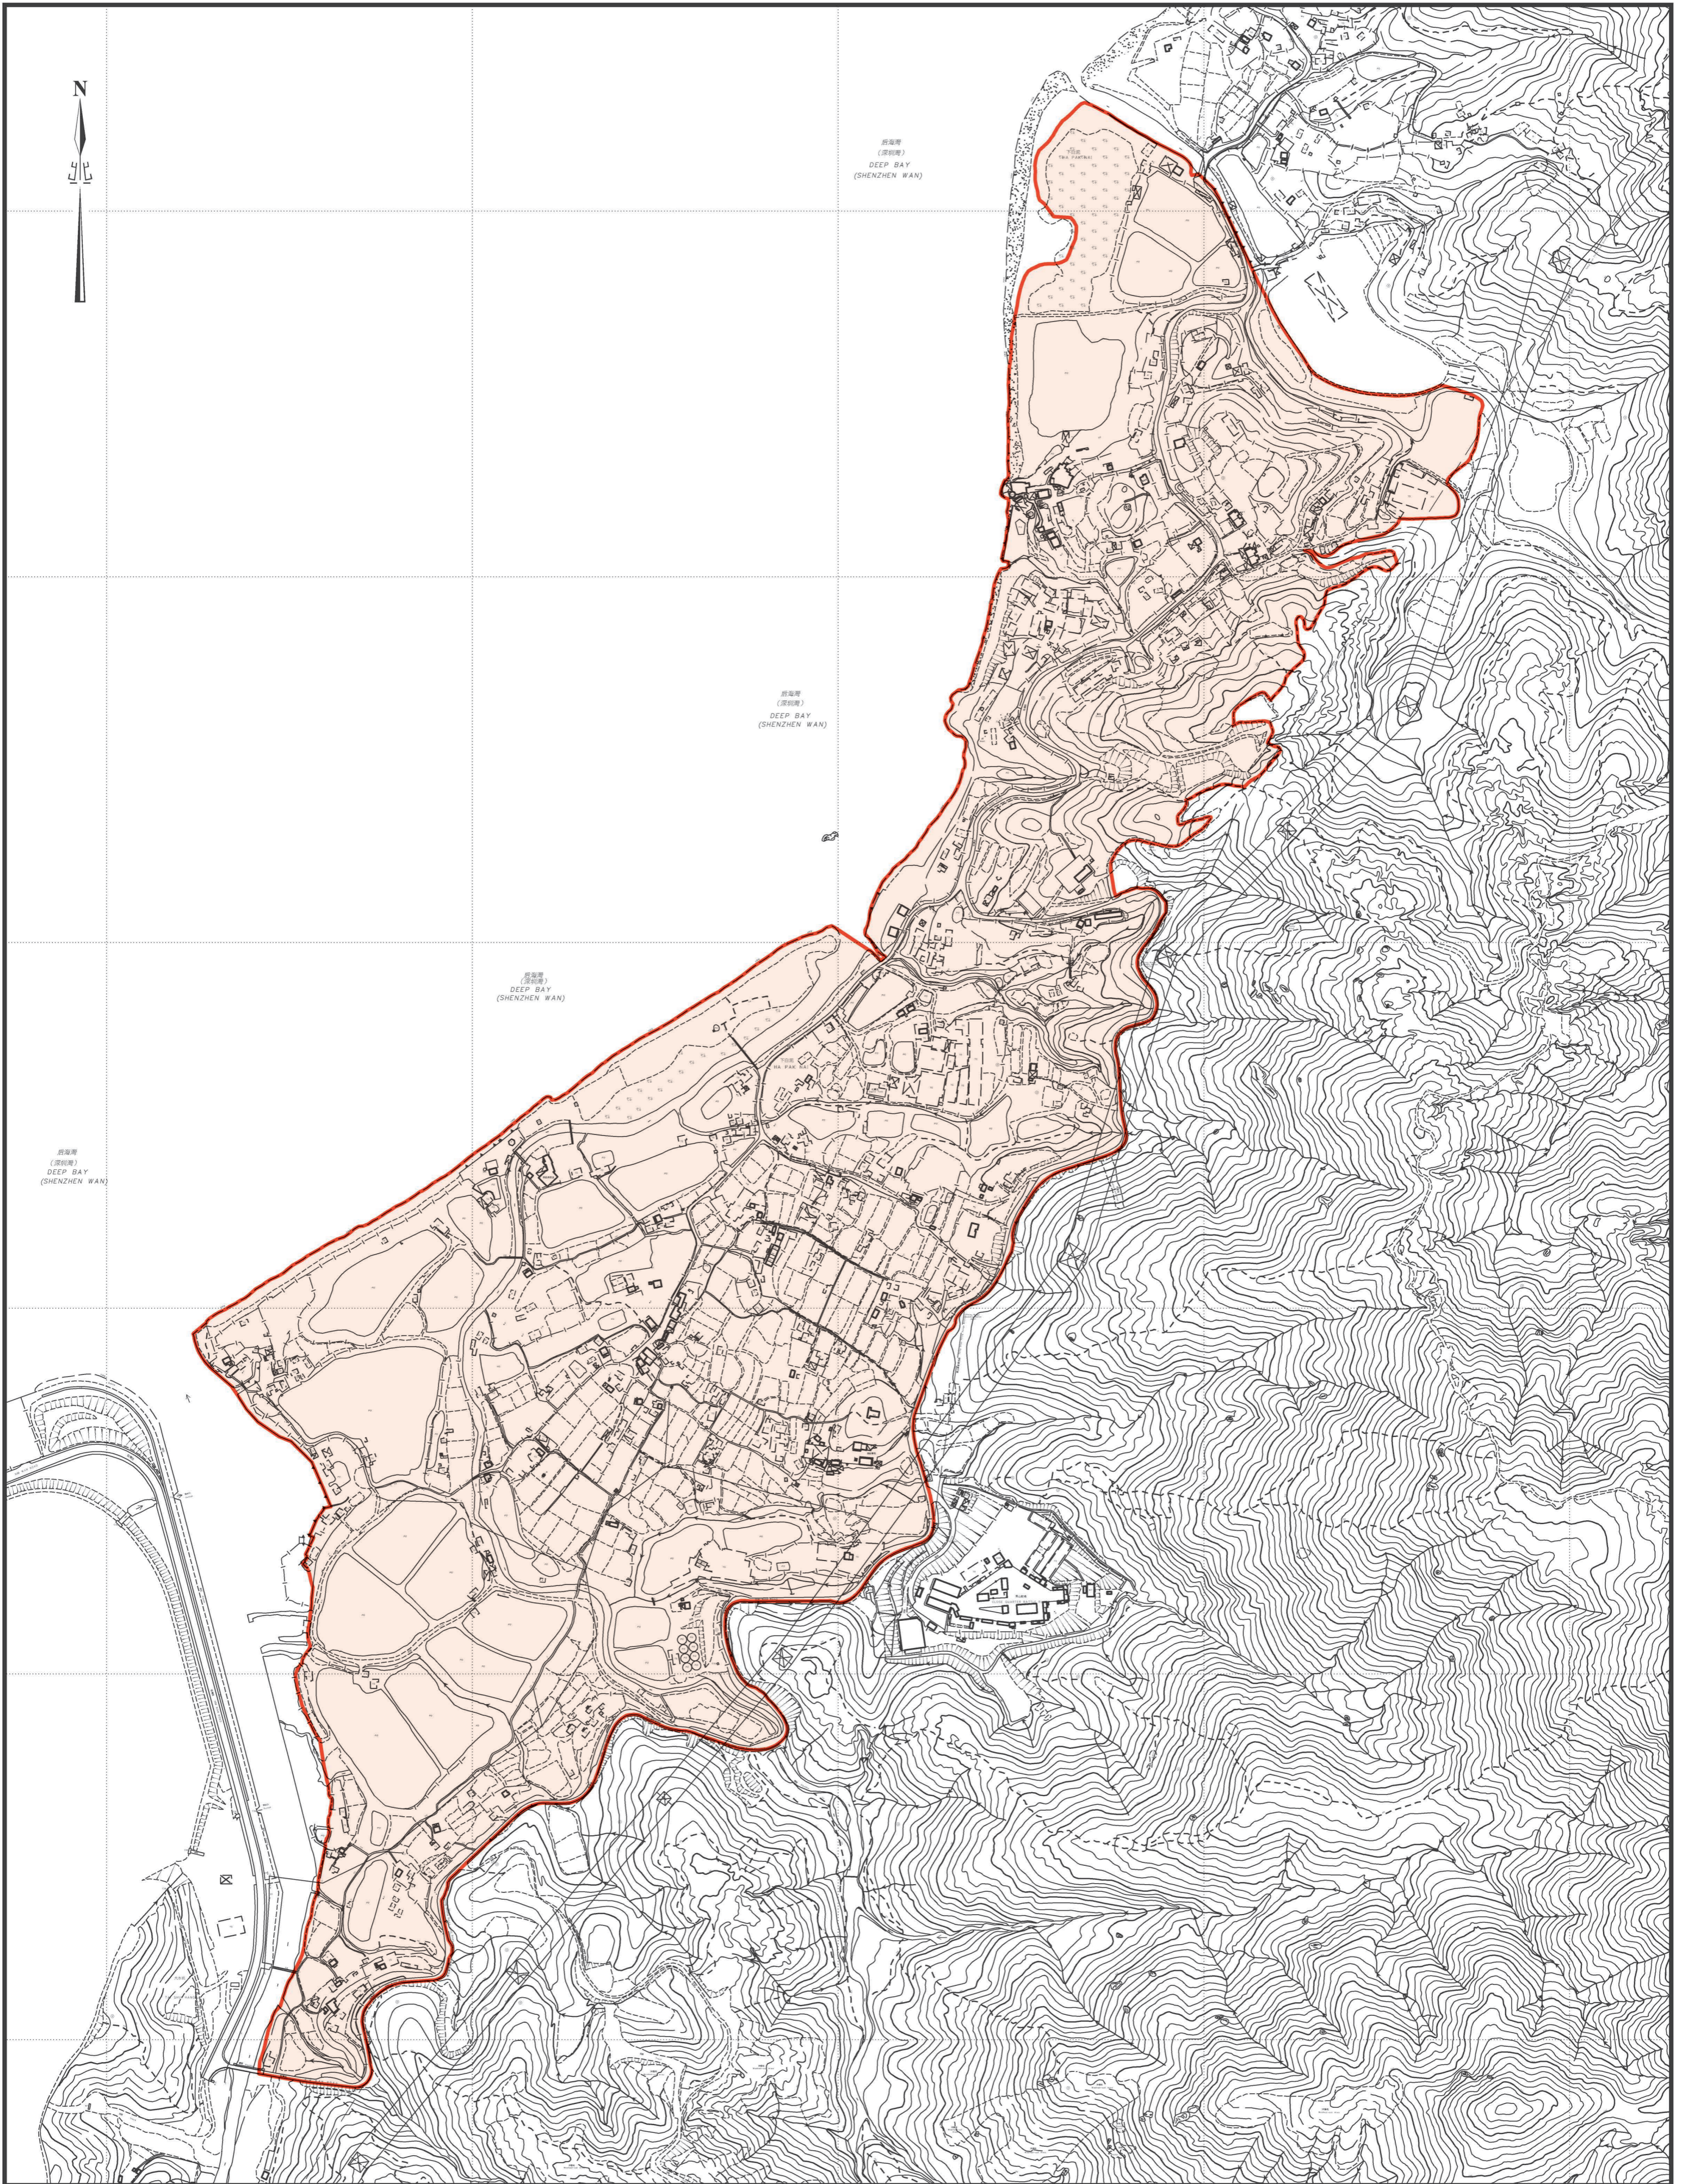

新屋圍  
(深泥灣)  
DEEP BAY  
(SHENZHEN WAN)

新屋圍  
(深泥灣)  
DEEP BAY  
(SHENZHEN WAN)

新屋圍  
(深泥灣)  
DEEP BAY  
(SHENZHEN WAN)

新屋圍  
(深泥灣)  
DEEP BAY  
(SHENZHEN WAN)

現有鄉村範圍  
Area of Existing Village

本地圖所顯示的現有鄉村範圍，只為有關現有鄉村在2019至2022年舉行的居民代表選舉或補選而劃定，並不可作任何其他用途。  
The delineation of area of Existing Village shown on this map is solely for the purpose of holding an election or a by-election of Resident Representative for the Existing Village from 2019 to 2022 and is not for any other purposes.

居民代表選舉下白泥村(廈村)的劃定現有鄉村範圍  
DELINEATION OF AREA OF EXISTING VILLAGE HA PAK NAI TSUEN (HA TSUEN)  
FOR ELECTION OF RESIDENT REPRESENTATIVE

米 METRES 110 0 110 220 330 440 METRES

SCALE 1 : 4500 比例尺

圖則編號  
PLAN No. VEB/2002/M/HT-16