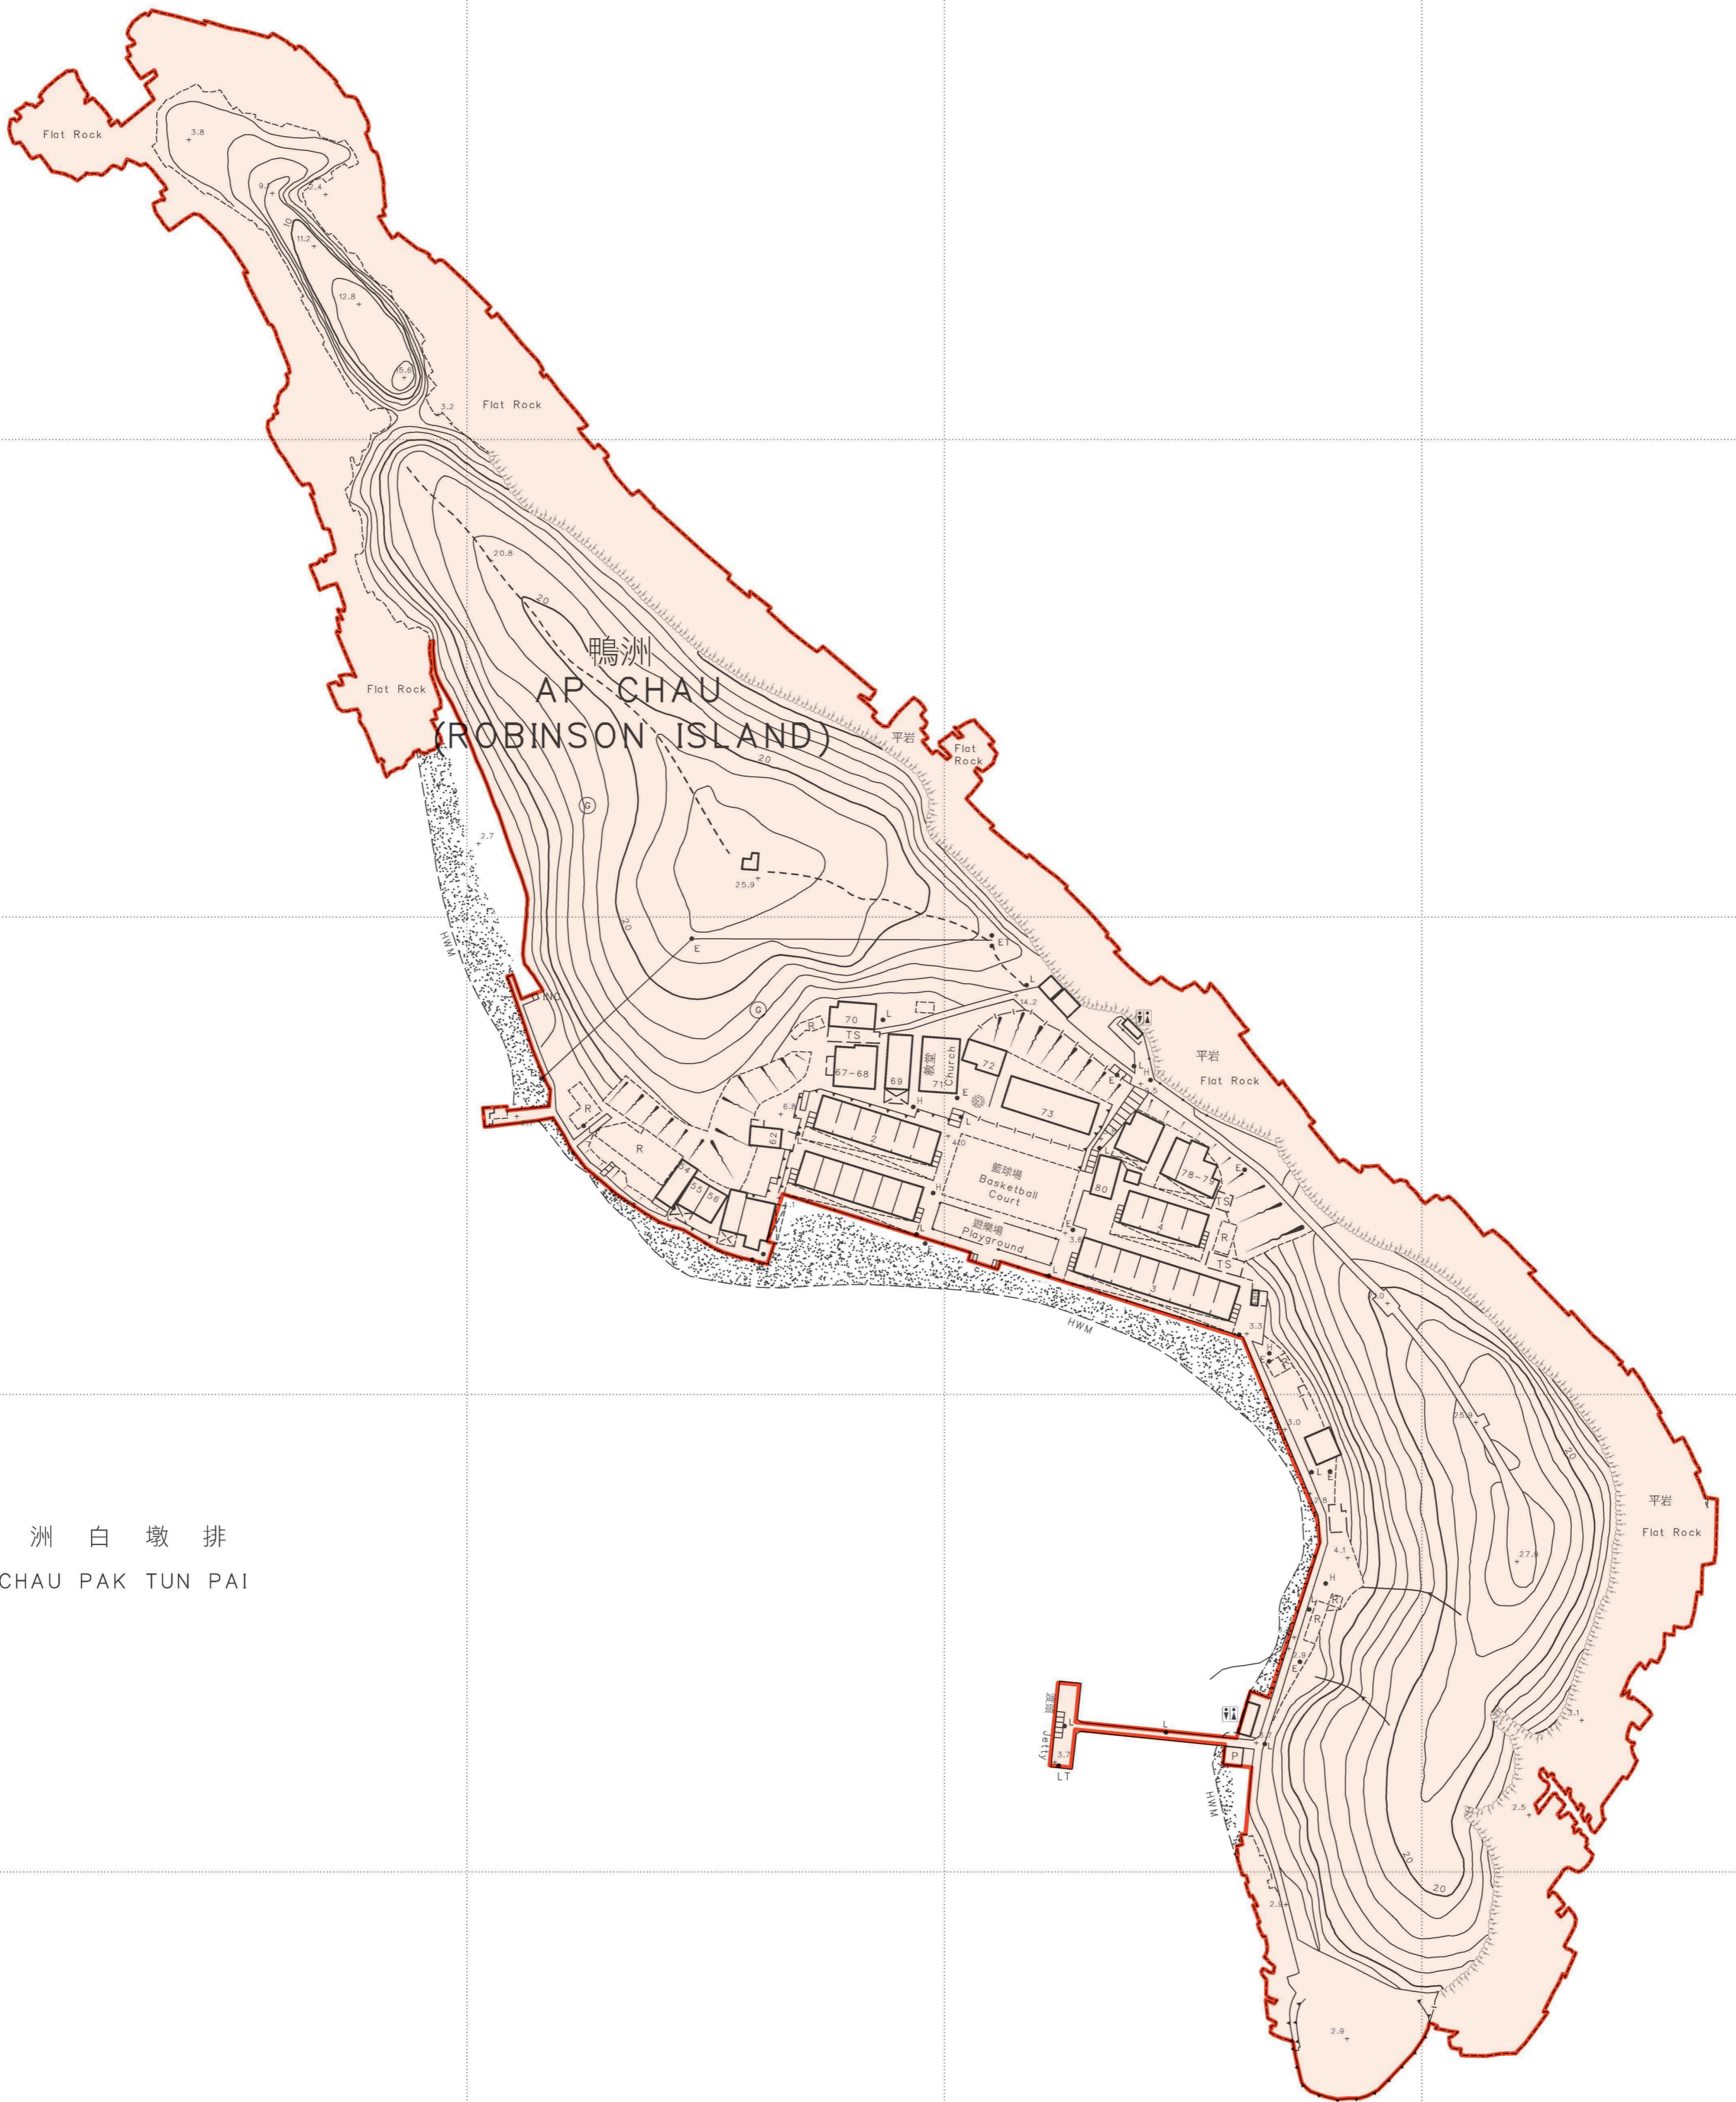

狗頭石
KAU TAU SHEK
Flat Rock
1.8

鴨洲白墩排
AP CHAU PAK TUN PAI

鴨洲尾白墩排
Flat Rock
1.5

現有鄉村範圍
Area of Existing Village

本地圖所顯示的現有鄉村範圍，只為有關現有鄉村在2019至2022年舉行的居民代表選舉或補選而劃定，並不可作任何其他用途。
The delineation of area of Existing Village shown on this map is solely for the purpose of holding an election or a by-election of Resident Representative for the Existing Village from 2019 to 2022 and is not for any other purposes.

居民代表選舉鴨洲（沙頭角）的劃定現有鄉村範圍
DELINEATION OF AREA OF EXISTING VILLAGE AP CHAU (SHA TAU KOK)
FOR ELECTION OF RESIDENT REPRESENTATIVE

圖則編號
PLAN No. VEB/2002/N/STK-36

二零一八年四月版 April 2018 Edition

民政事務總署刊印
Published by Home Affairs Department
版權所有 未經許可 不得複製
© 2018 Copyright reserved - reproduction by permission only
地政總署測繪處繪製
Cartography by Survey & Mapping Office, Lands Department