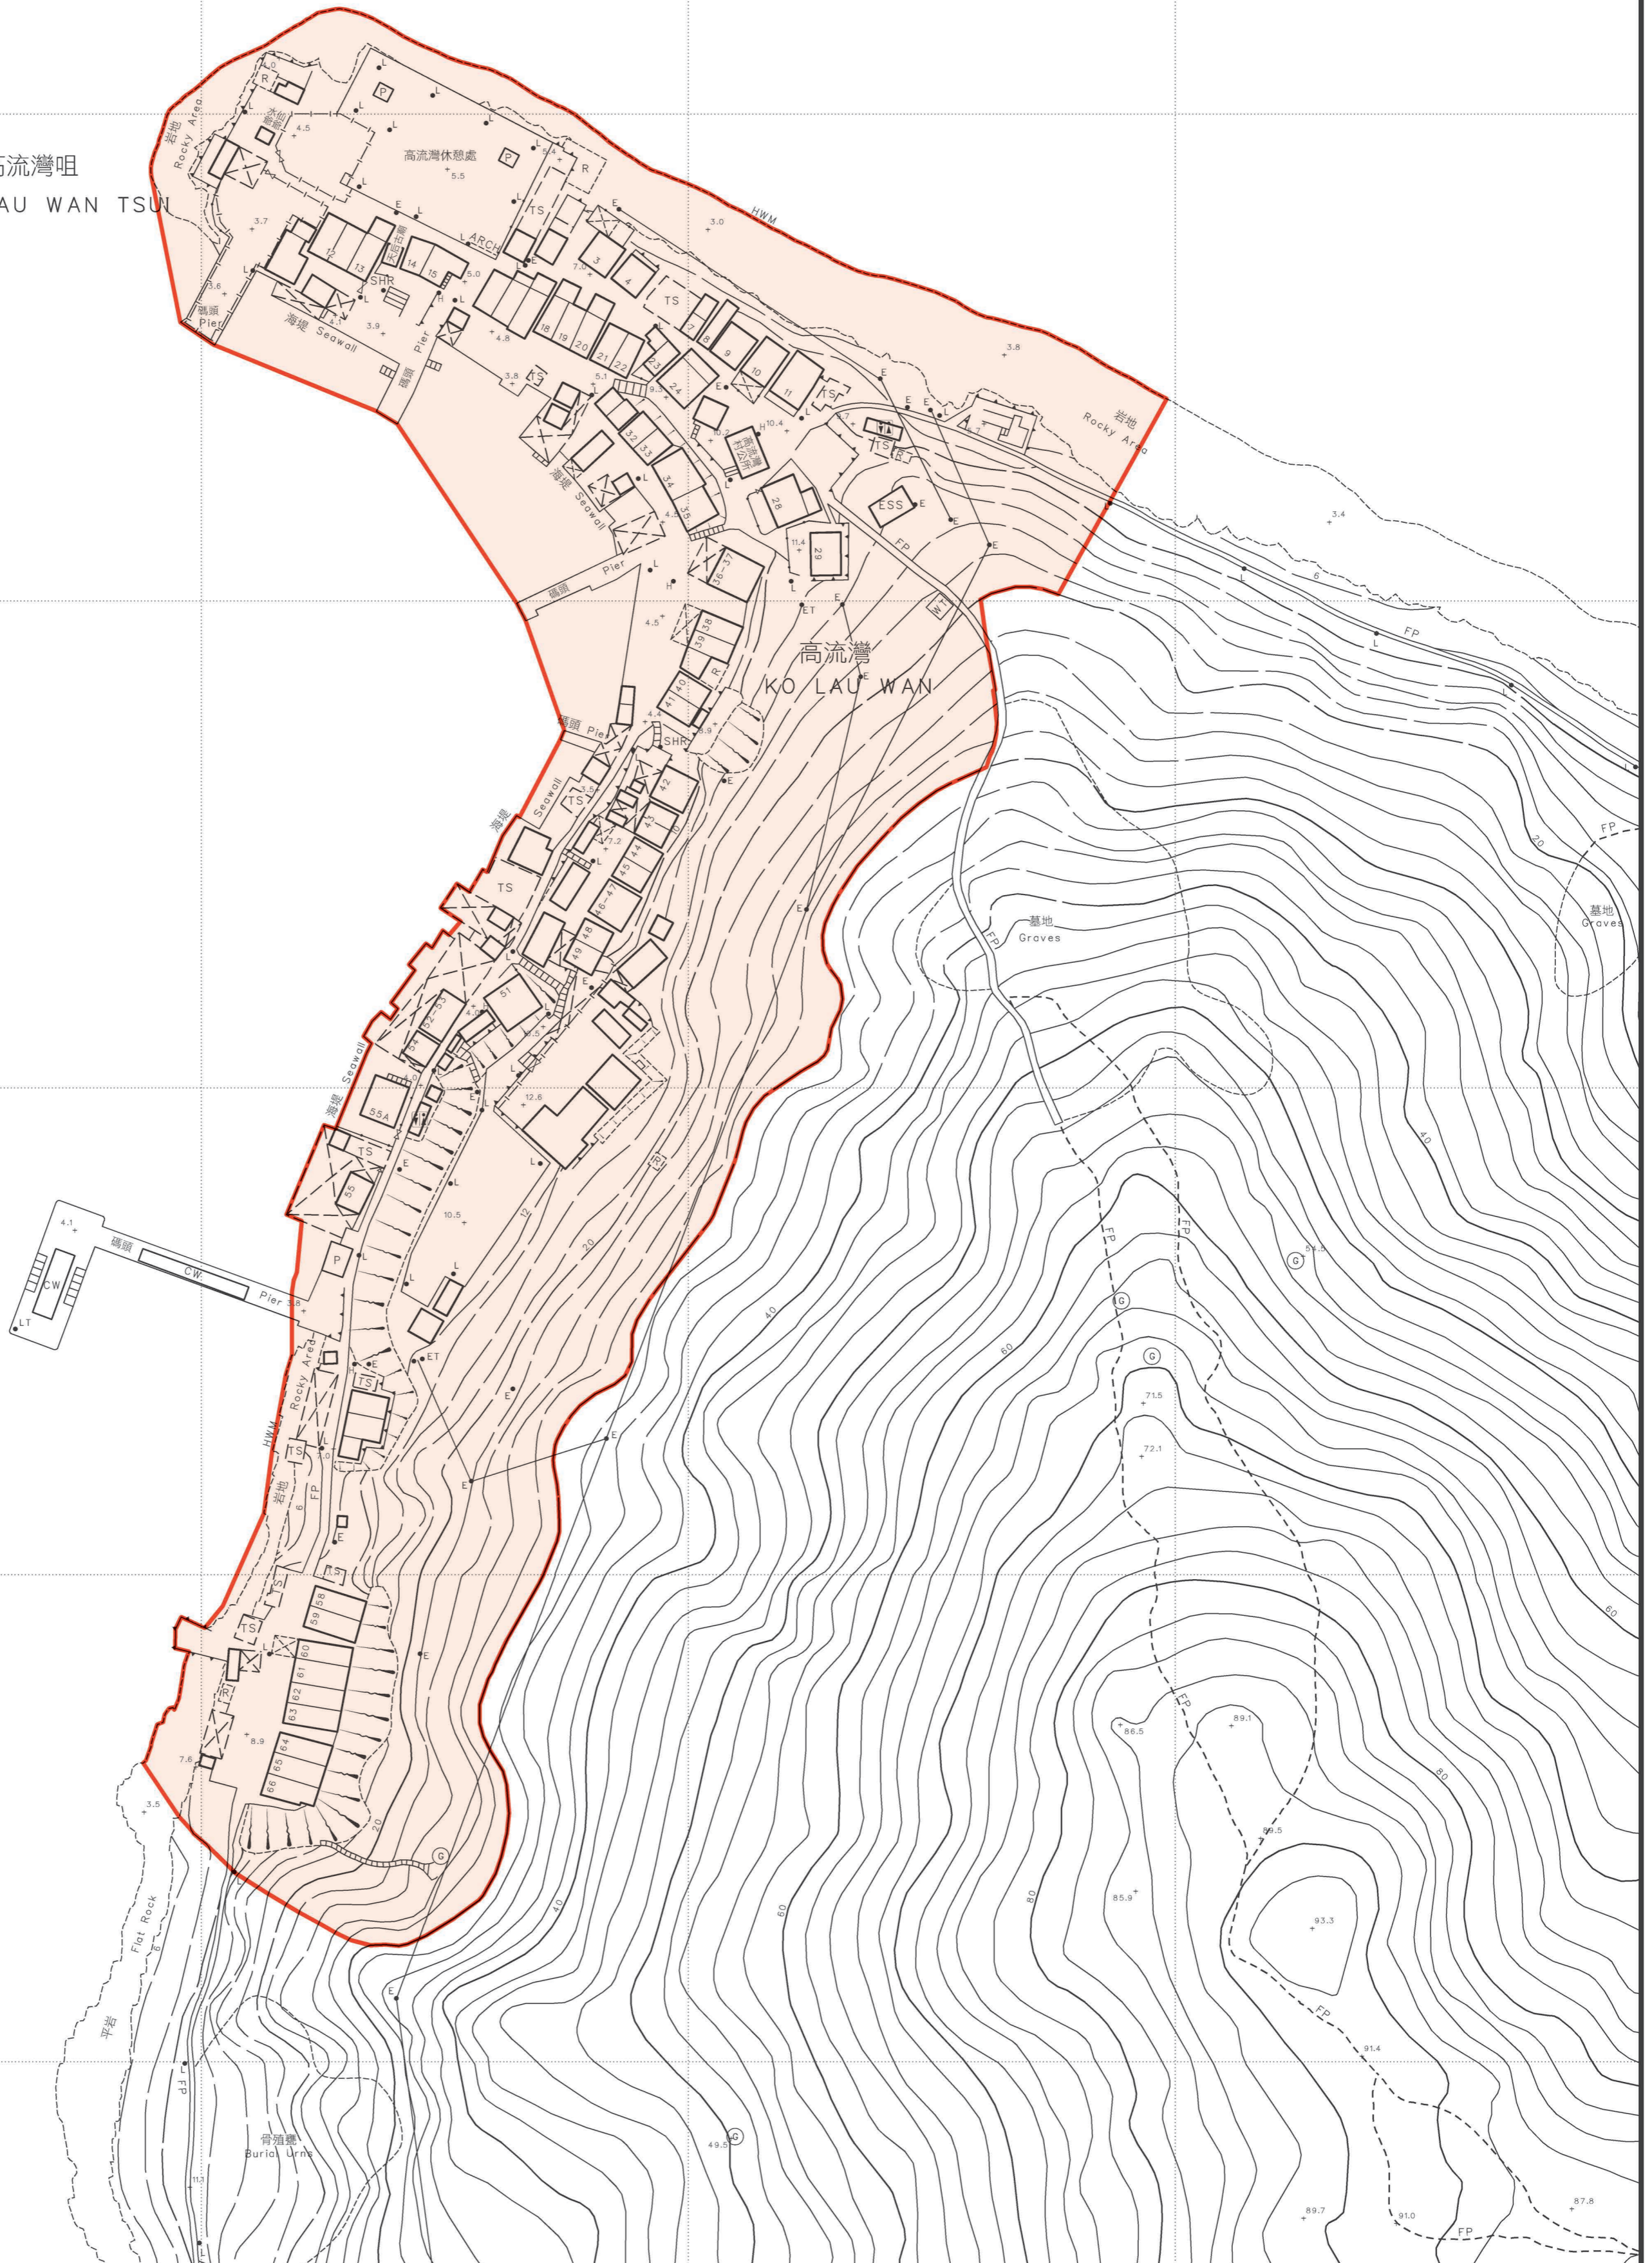

高流灣咀  
KO LAU WAN TSU

現有鄉村範圍  
Area of Existing Village

本地圖所顯示的現有鄉村範圍，只為有關現有鄉村在2019至2022年舉行的居民代表選舉或補選而劃定，並不可作任何其他用途。  
The delineation of area of Existing Village shown on this map is solely for the purpose of holding an election or a by-election of Resident Representative for the Existing Village from 2019 to 2022 and is not for any other purposes.

居民代表選舉高流灣（西貢北約）的劃定現有鄉村範圍  
DELINEATION OF AREA OF EXISTING VILLAGE KO LAU WAN (SAI KUNG NORTH)  
FOR ELECTION OF RESIDENT REPRESENTATIVE

米 METRES 25 0 25 50 75 100 米 METRES

SCALE 1:1000 比例尺

圖則編號  
PLAN No. VEB/2002/P/SKN-09