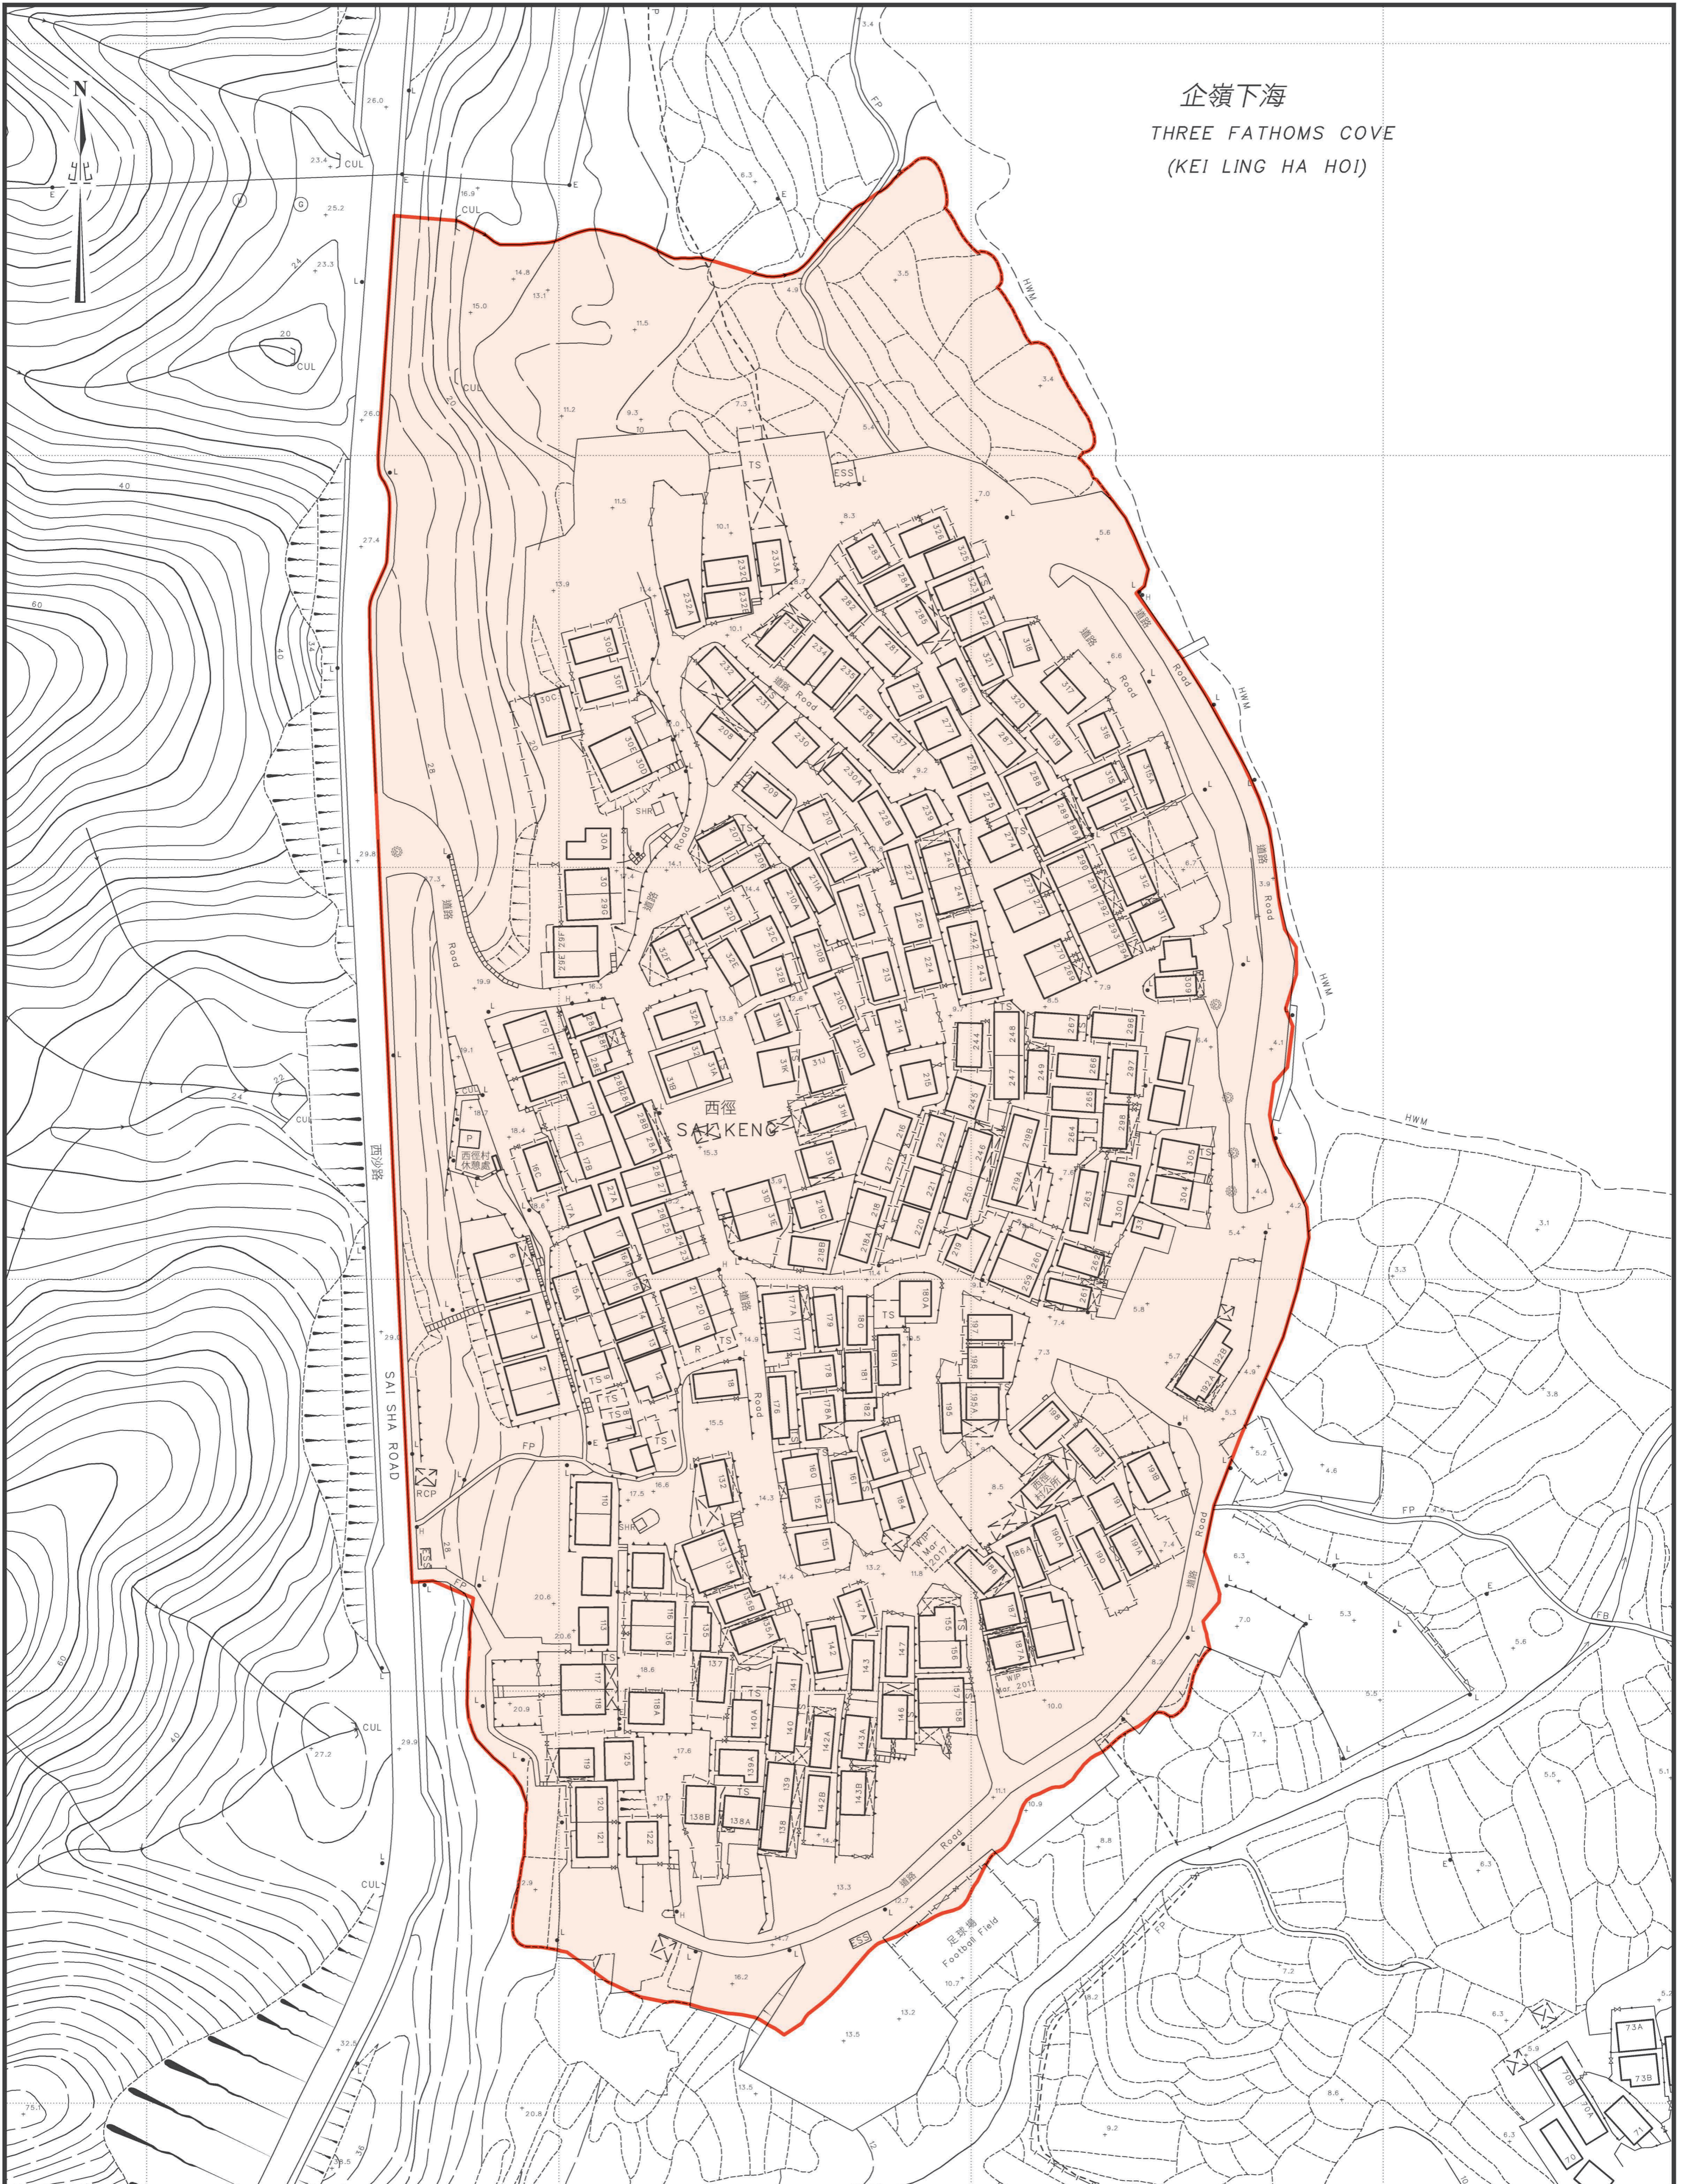

企嶺下海  
THREE FATHOMS COVE  
(KEI LING HA HOI)

現有鄉村範圍  
Area of Existing Village

本地圖所顯示的現有鄉村範圍，只為有關現有鄉村在2019至2022年舉行的居民代表選舉或補選而劃定，並不可作任何其他用途。  
The delineation of area of Existing Village shown on this map is solely for the purpose of holding an election or a by-election of Resident Representative for the Existing Village from 2019 to 2022 and is not for any other purposes.

居民代表選舉西徑（西貢北約）的劃定現有鄉村範圍  
DELINEATION OF AREA OF EXISTING VILLAGE SAI KENG (SAI KUNG NORTH)  
FOR ELECTION OF RESIDENT REPRESENTATIVE

米 METRES 25 0 25 50 75 100 米 METRES

SCALE 1 : 1000 比例尺

圖則編號  
PLAN No. VEB/2002/P/SKN-25