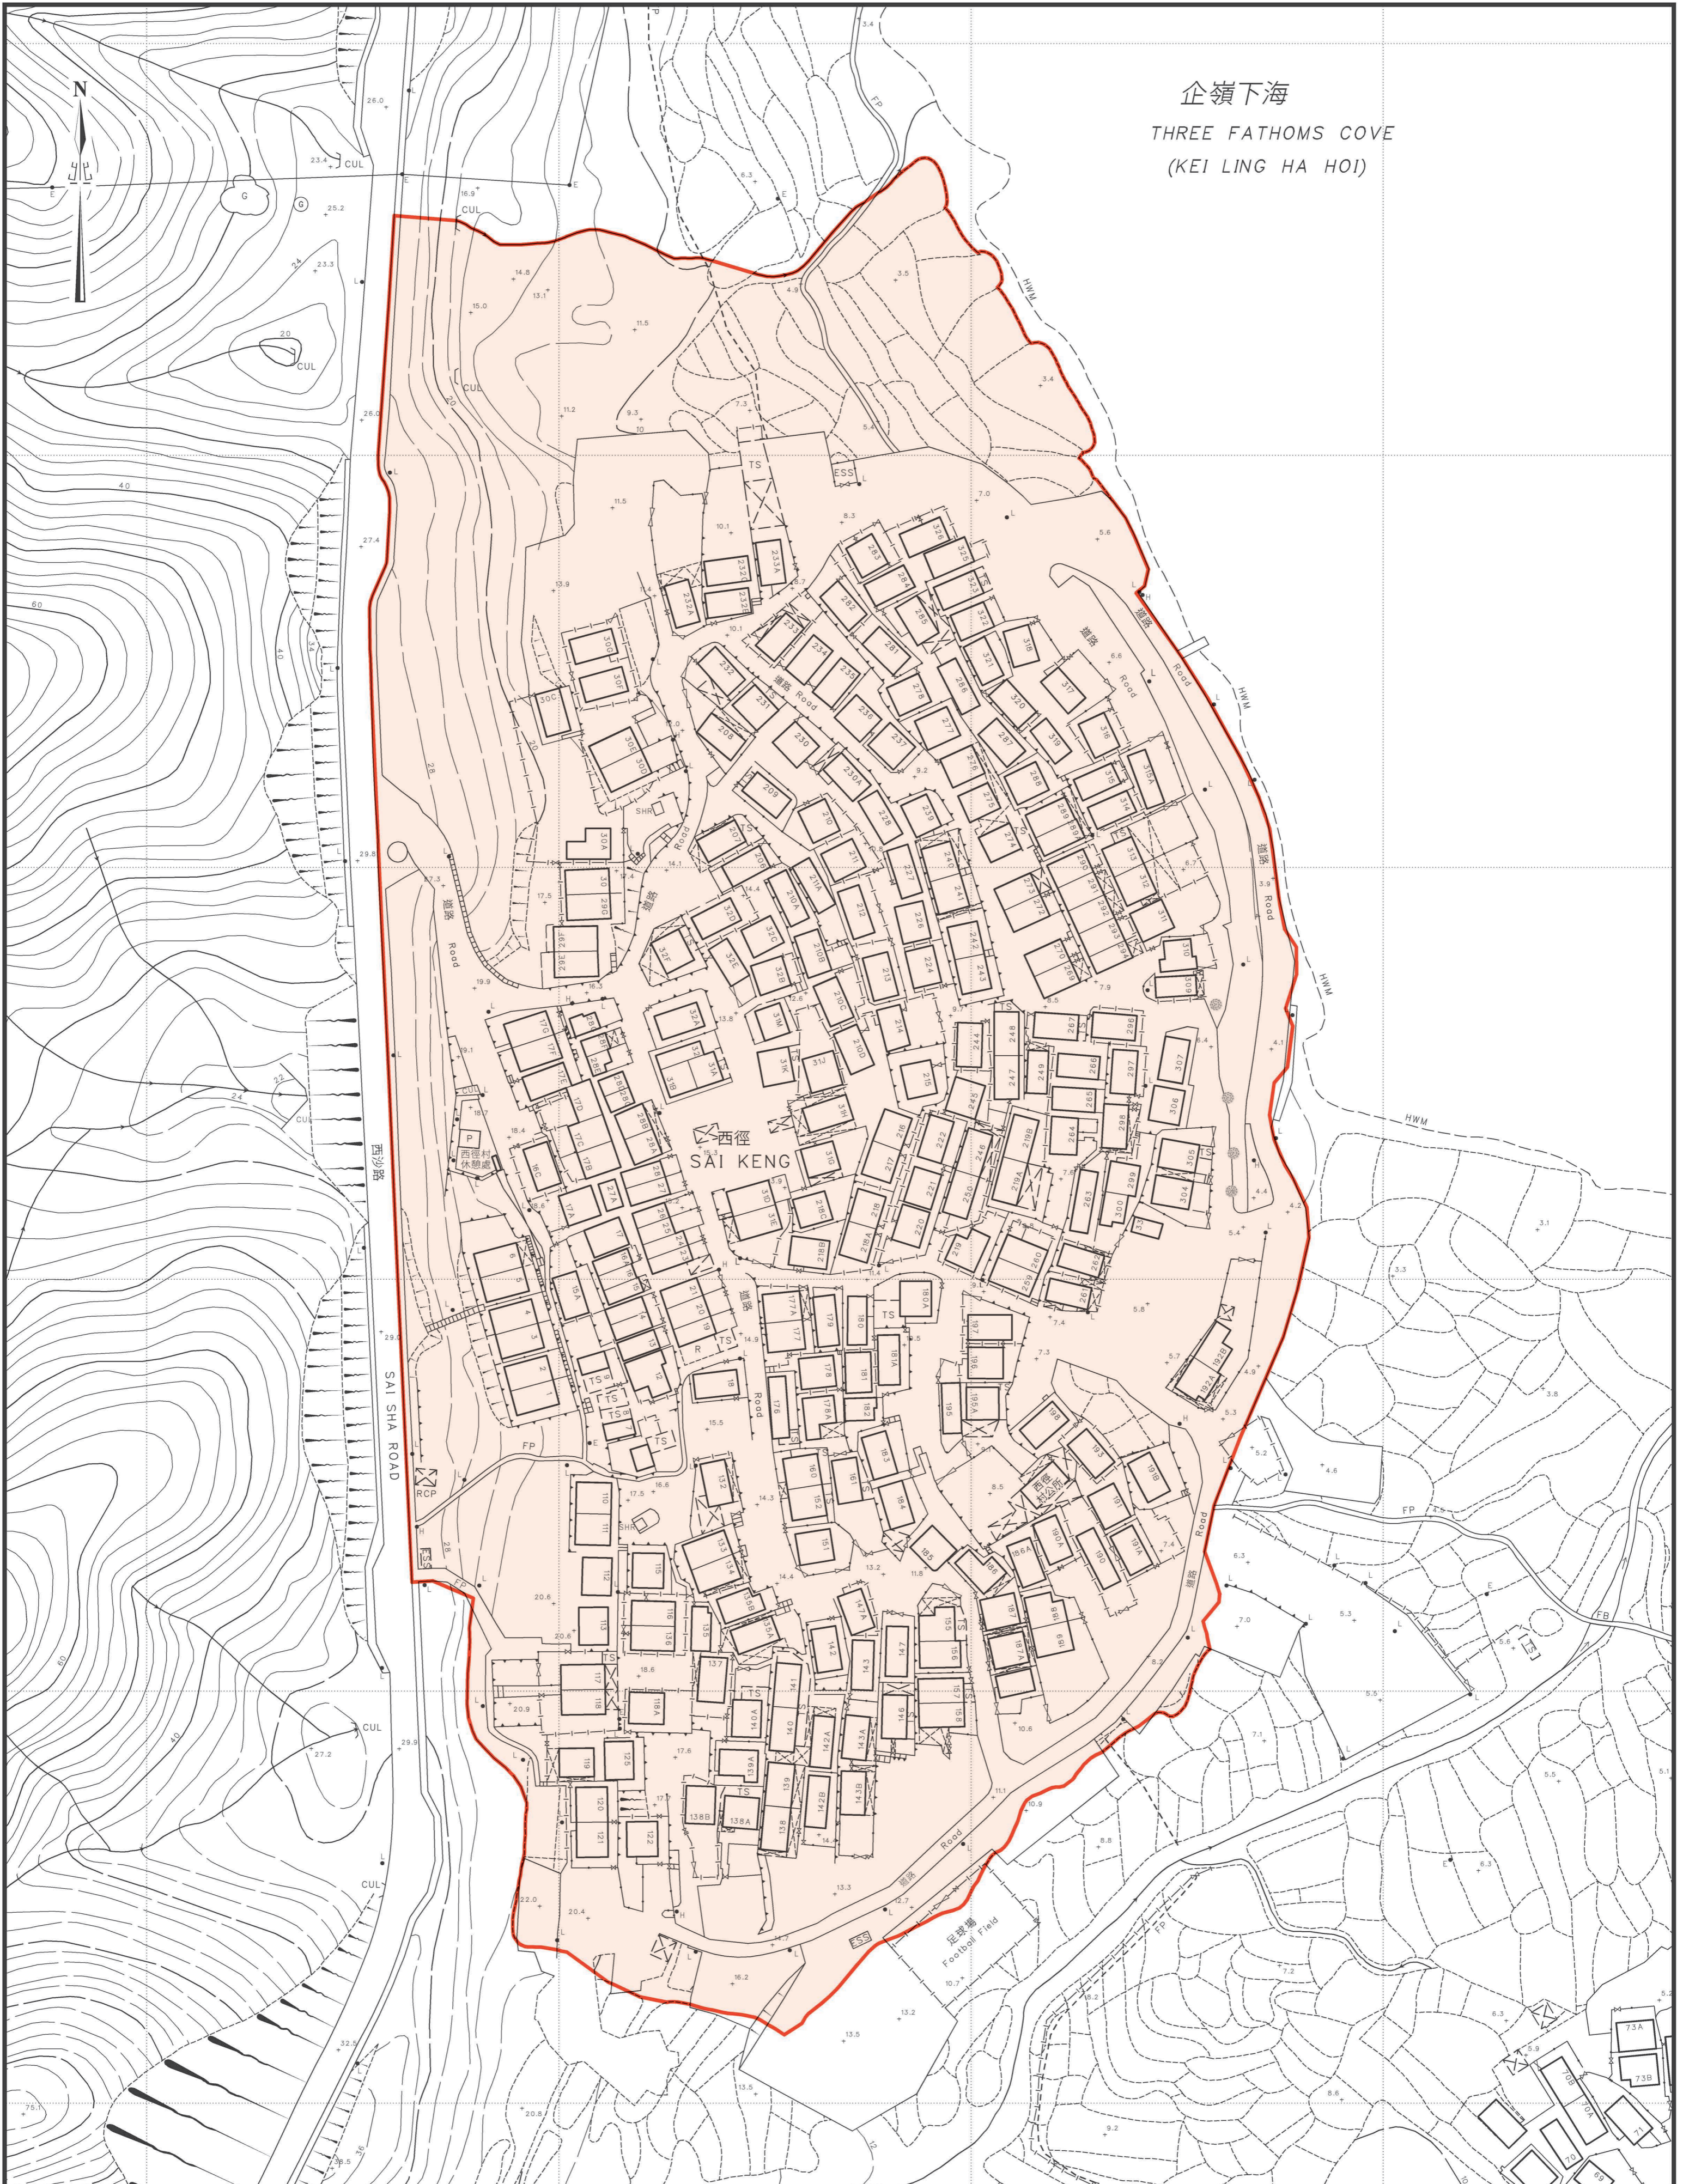

企嶺下海
THREE FATHOMS COVE
(KEI LING HA HOI)

現有鄉村範圍的劃定界線
Delineation of Area of Existing Village

本地圖顯示的現有鄉村範圍劃定界線，只為關乎在2023至2026年舉行的現有鄉村居民代表的一般選舉或補選的目的，並不作任何其他用途。
The delineation of area of Existing Village shown on this map is solely for the purpose of holding an ordinary election or a by-election of Resident Representative for the Existing Village from 2023 to 2026 and is not for any other purposes.

居民代表選舉西徑（西貢北約）現有鄉村範圍的劃定界線
DELINEATION OF AREA OF EXISTING VILLAGE OF
SAI KENG (SAI KUNG NORTH)
FOR ELECTION OF RESIDENT REPRESENTATIVE

米 METRES 25 0 25 50 75 100 米 METRES

SCALE 1: 1000 比例尺

圖則編號 VEB/2002/P/SKN-25
PLAN No.