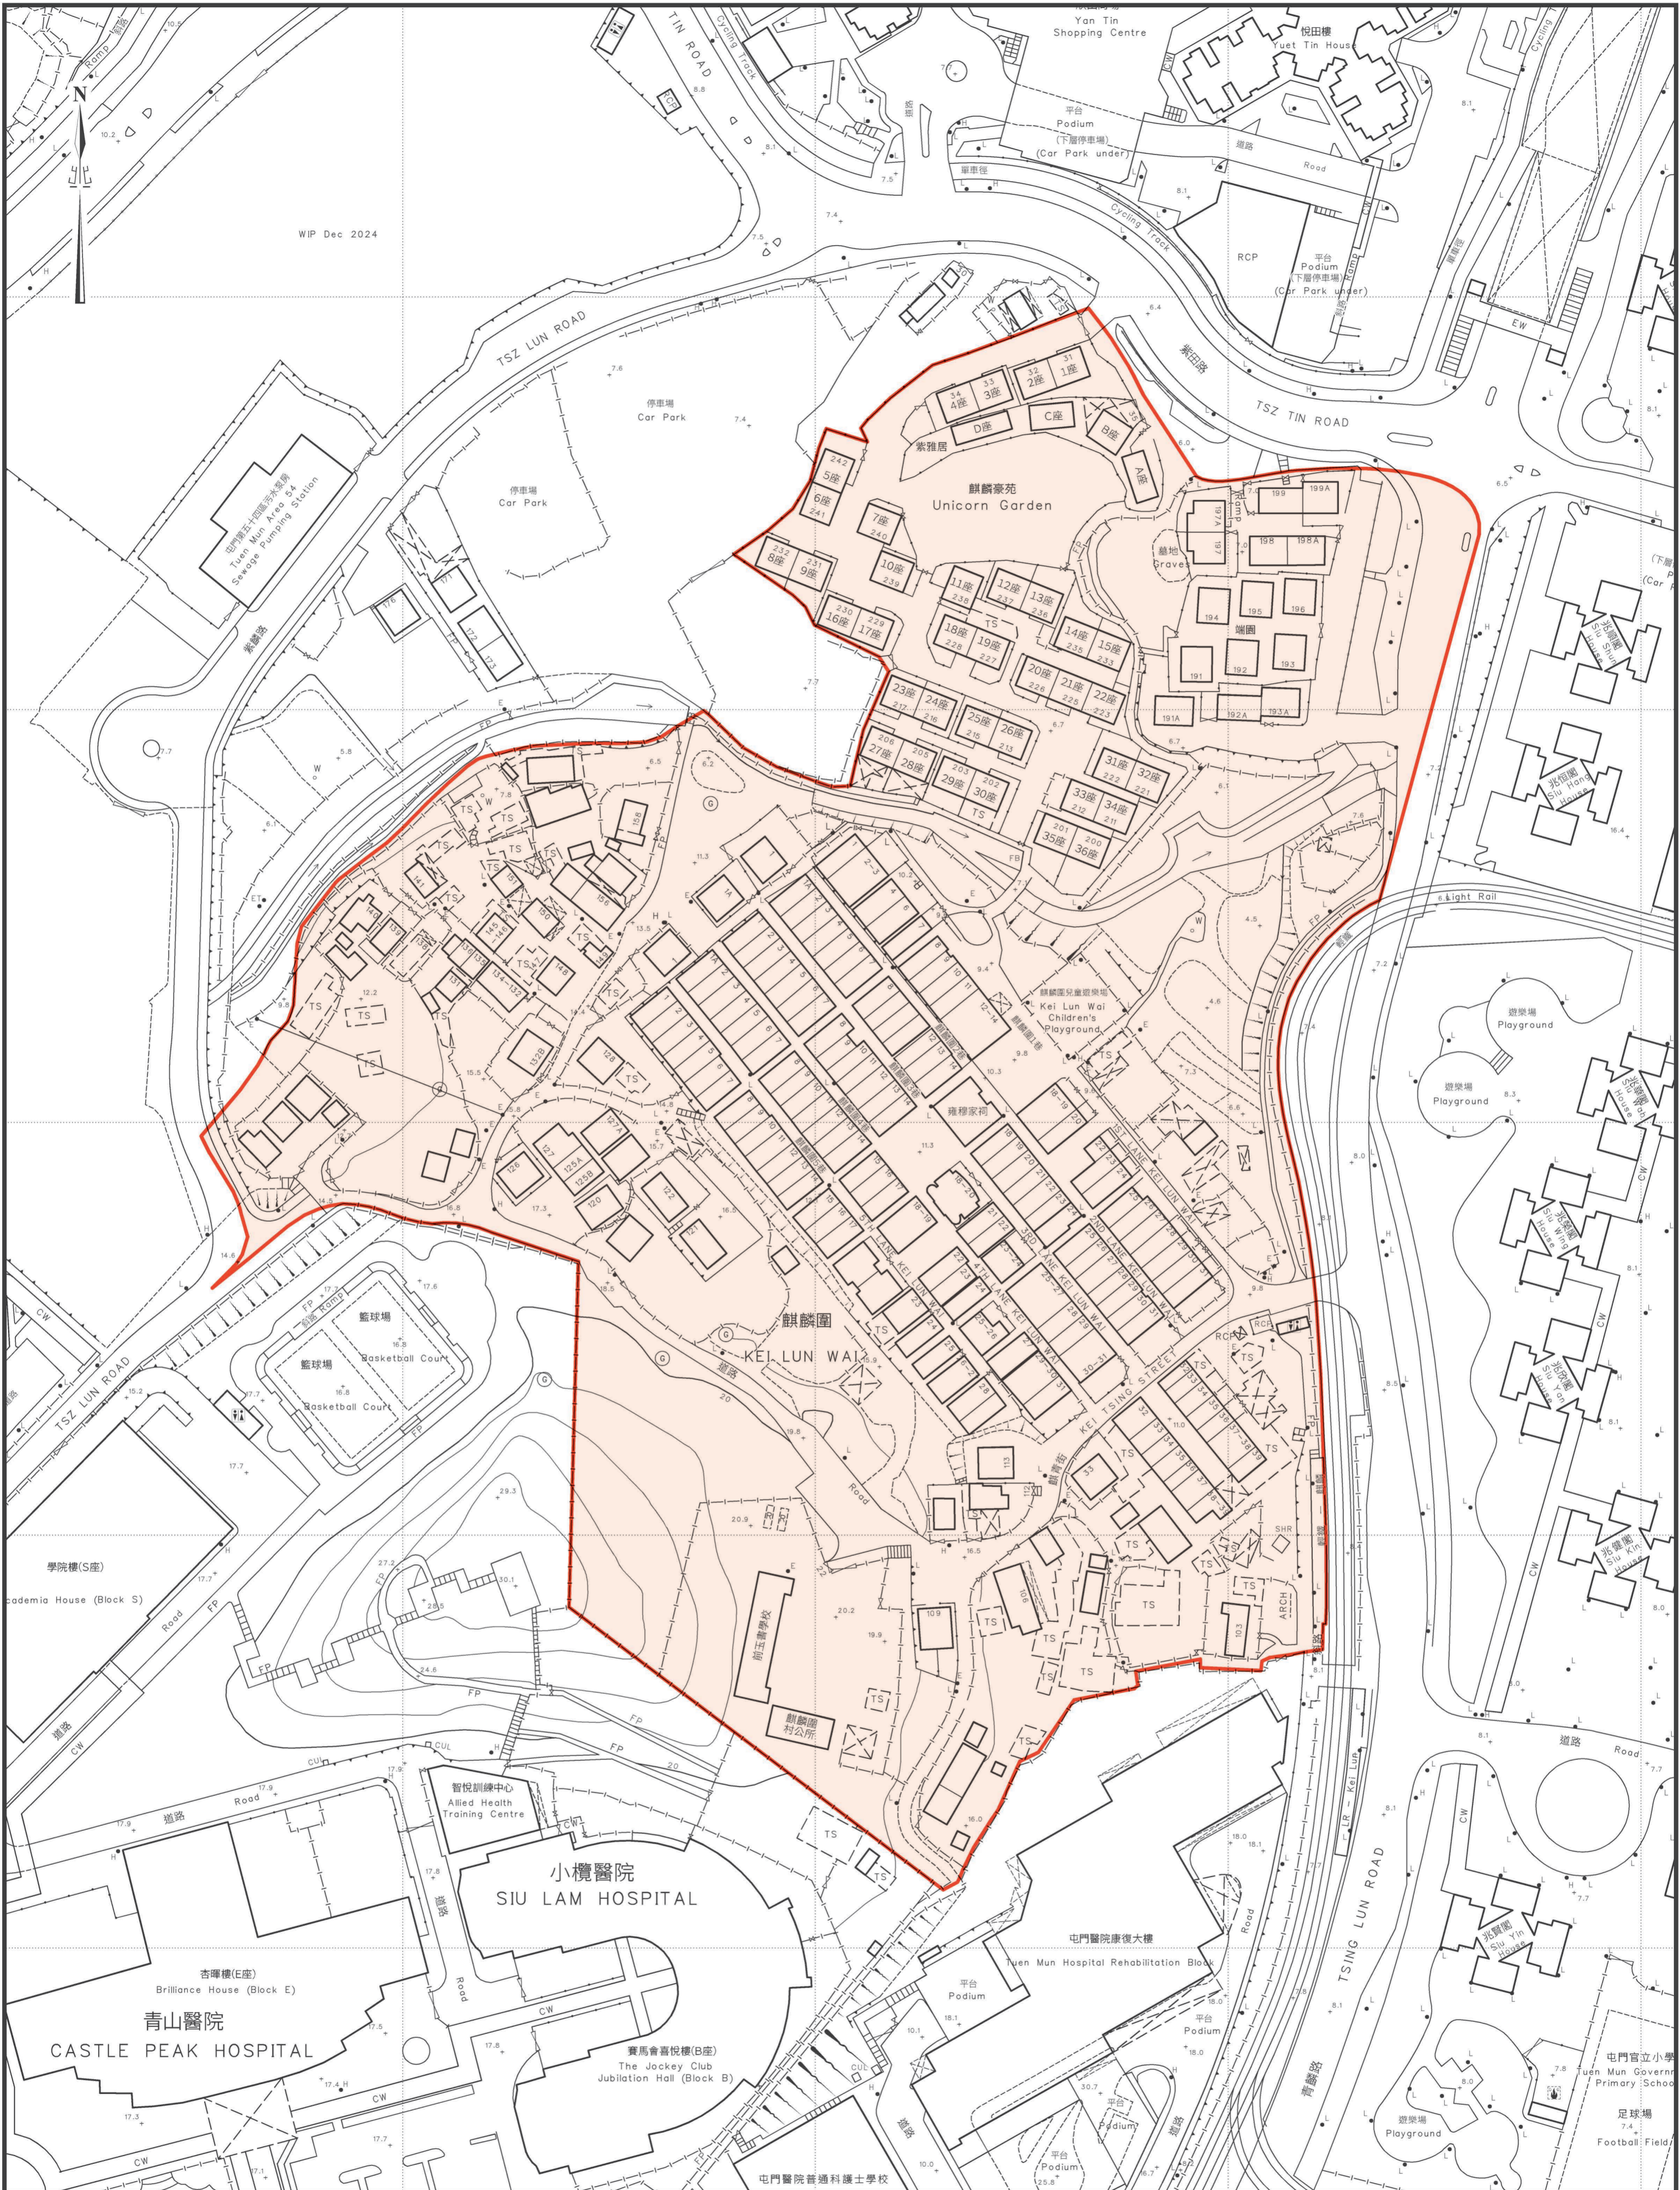

WIP Dec 2024

現有鄉村範圍的劃定界線  
 Delineation of Area of Existing Village

本地圖顯示的現有鄉村範圍劃定界線，只為關乎在2027至2030年舉行的現有鄉村居民代表的一般選舉或補選的目的，並不作任何其他用途。  
 The delineation of area of Existing Village shown on this map is solely for the purpose of holding an ordinary election or a by-election of Resident Representative for the Existing Village from 2027 to 2030 and is not for any other purposes.

居民代表選舉麒麟圍（屯門）現有鄉村範圍的劃定界線  
 DELINEATION OF AREA OF EXISTING VILLAGE OF  
 KEI LUN WAI (TUEN MUN)  
 FOR ELECTION OF RESIDENT REPRESENTATIVE

米 METRES 25 0 25 50 75 100 米 METRES

SCALE 1: 1000 比例尺

圖則編號 VEB/2002/L/TM-17  
 PLAN No. VEB/2002/L/TM-17