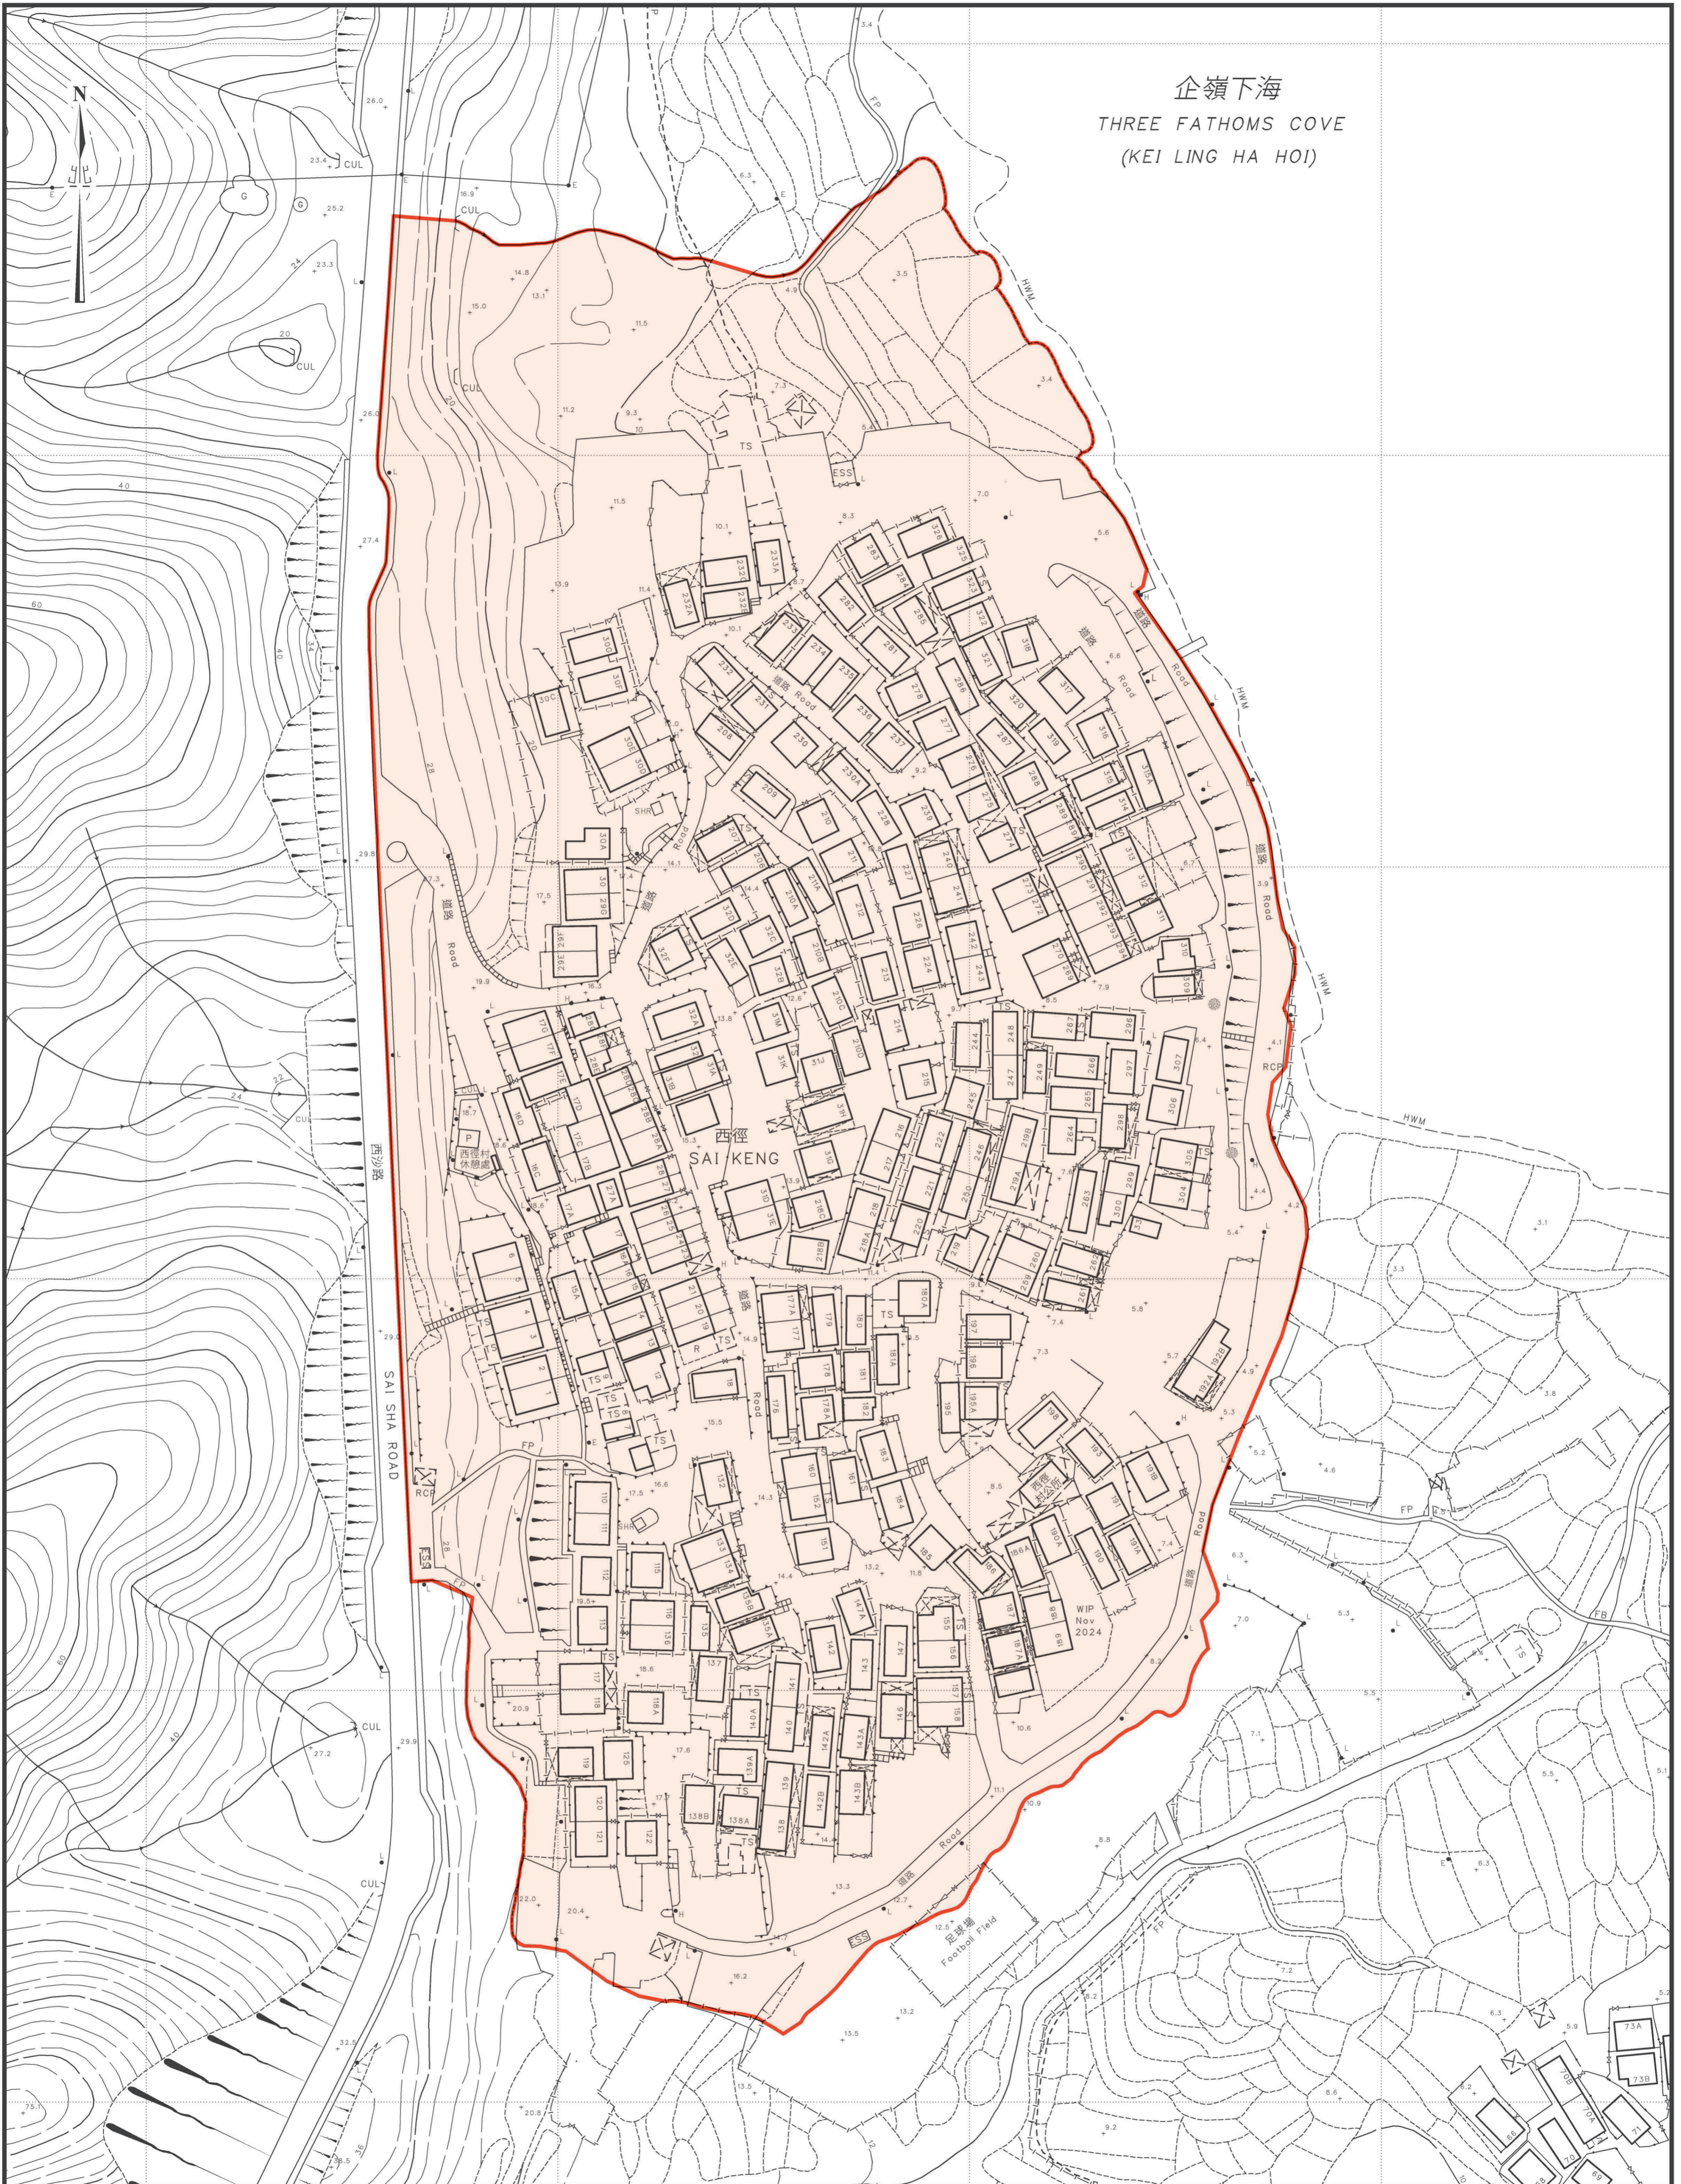

企嶺下海
THREE FATHOMS COVE
(KEI LING HA HOI)

現有鄉村範圍的劃定界線
Delineation of Area of Existing Village

本地圖顯示的現有鄉村範圍劃定界線，只為關乎在2027至2030年舉行的現有鄉村居民代表的一般選舉或補選的目的，並不作任何其他用途。
The delineation of area of Existing Village shown on this map is solely for the purpose of holding an ordinary election or a by-election of Resident Representative for the Existing Village from 2027 to 2030 and is not for any other purposes.

居民代表選舉西徑（西貢北約）現有鄉村範圍的劃定界線
DELINEATION OF AREA OF EXISTING VILLAGE OF
SAI KENG (SAI KUNG NORTH)
FOR ELECTION OF RESIDENT REPRESENTATIVE

米 METRES 25 0 25 50 75 100 米 METRES

SCALE 1 : 1000 比例尺

圖則編號
PLAN No. VEB/2002/P/SKN-25