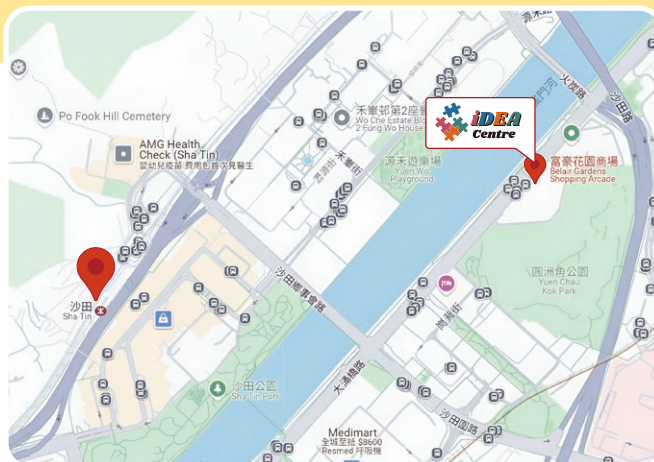

Centre Introduction

IDEA Centre is a place that provides innovative support services for ethnic minorities and connection with the local community.

Our Vision

We provide support services for the ethnic minorities and their families to develop their interests and unearth their potential, help them to build up social networks and integrate into community.

OPENING HOURS

Monday to Sunday
09:00 am - 09:00 pm

(Closed on Wednesdays and Public Holidays)

BUS FROM SHA TIN STATION TO BELAIR GARDENS

Exit B: 86K, 89X
Exit A3: 49X, 284, 299X

MINIBUS FROM SHA TIN STATION

Exit B: 65A, 67A, 67K
Exit A3: 65A

IDEA CENTRE ADDRESS

新界沙田大涌橋路52號富豪花園商場地下01及02號舖
Shop 1 & 2, G/F, Belair Gardens Shopping Arcade
52 Tai Chung Kiu Road, Shatin, N.T.

☎ 3101 5959   📠 3460 2375   📧 idea@hkcن.org.hk

HKCN: www.hkcن.org.hk
IDEA Centre: www.hkcنidea.hk